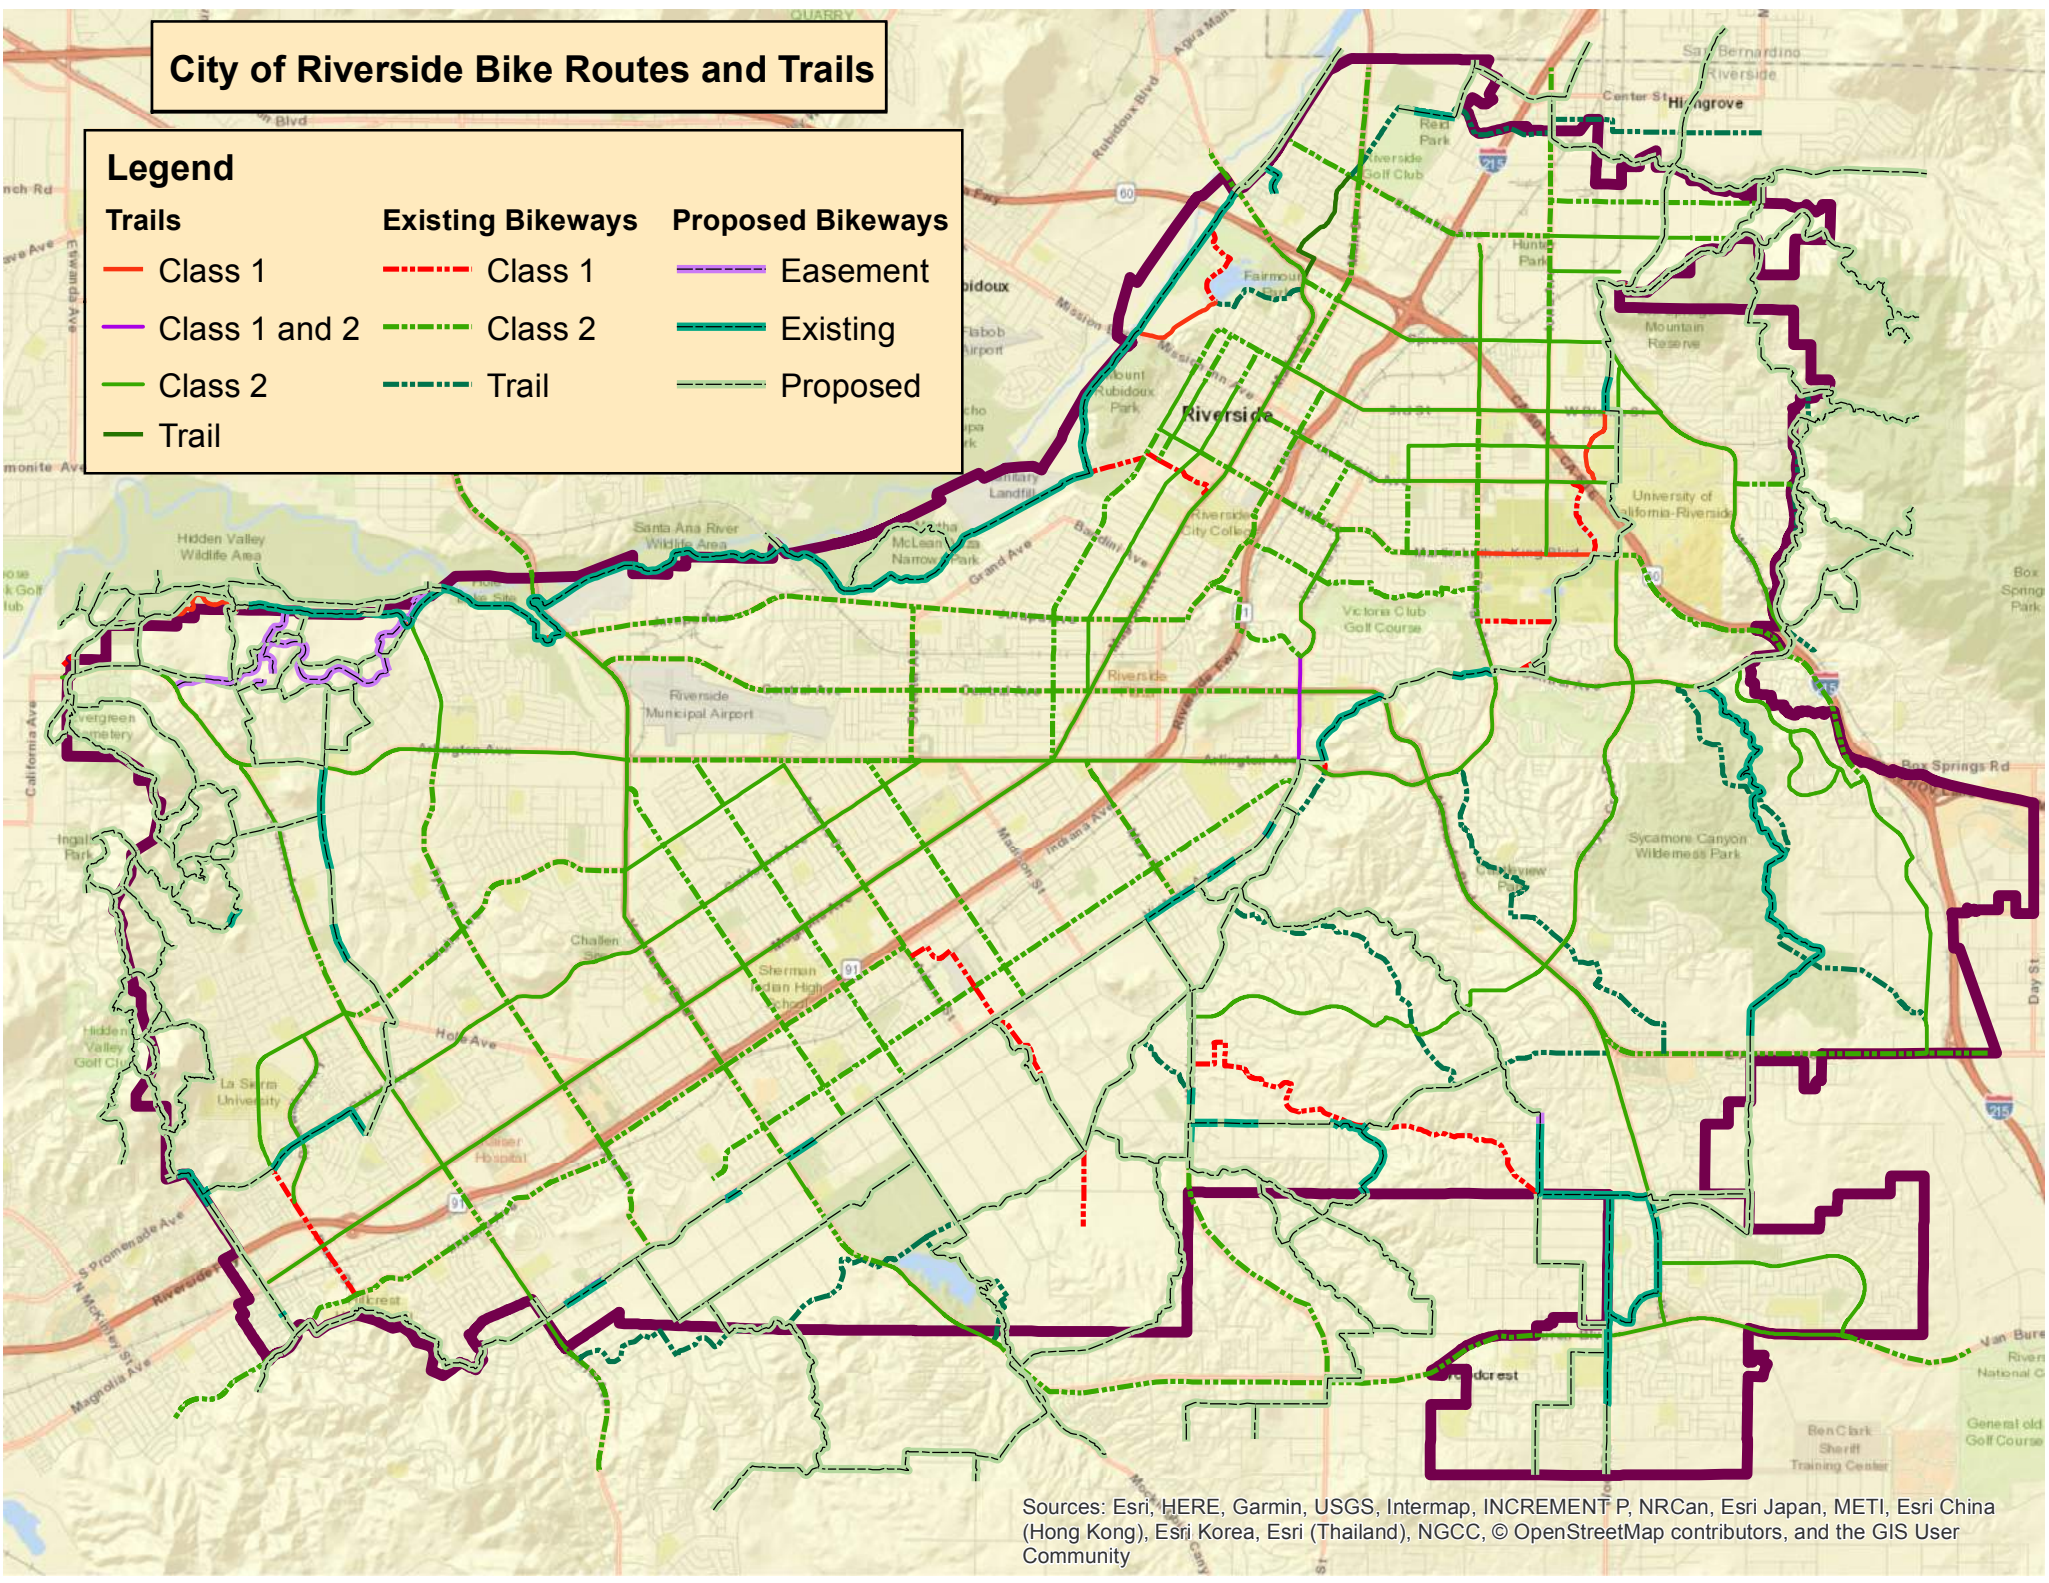

City of Riverside Bike Routes and Trails

Legend

Trails

- Class 1
- Class 1 and 2
- Class 2
- Trail

Existing Bikeways

- - - Class 1
- - - Class 2
- - - Trail

Proposed Bikeways

- - - Easement
- Existing
- - - Proposed

Sources: Esri, HERE, Garmin, USGS, Intermap, INCREMENT P, NRCan, Esri Japan, METI, Esri China (Hong Kong), Esri Korea, Esri (Thailand), NGCC, © OpenStreetMap contributors, and the GIS User Community